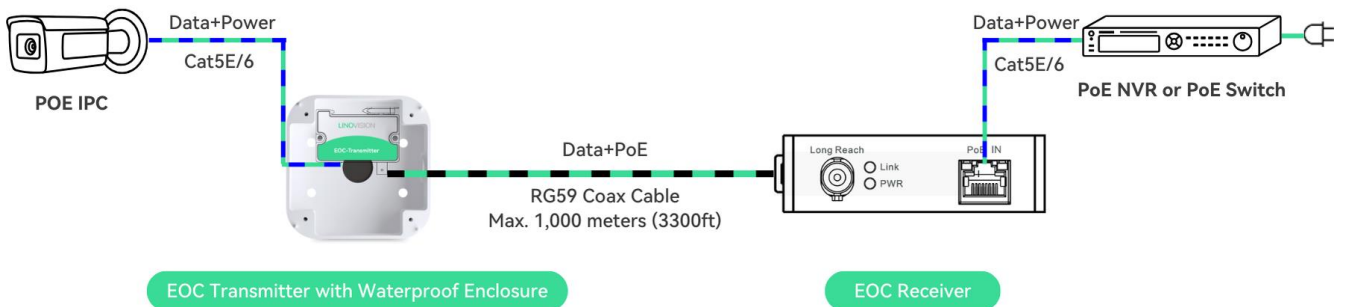

EOC-Enclosure2

Aluminium Waterproof Junction Box for EOC-Transmitter, POE-Extender02, Most Bullet and Dome Cameras.

Specification

Model	EOC-Enclosure2
General	
Material	Aluminium
Dimension(WxHxD)	5.28x5.25"x2.20" (134.0mmx133.5mmx56.0mm)
Pipe Thread	G3/4
Weight	1.19lb(0.54kg)
Load Bearing	6.61lb(3.0kg)
Color	White
Protection Level	IP66
Operating Temperature	-40°F~140°F(-40°C~60°C)
Humidity	0~90% RH

Package Included

EOC-Enclosure2
(without EOC Transmitter)

Screws

User Manual

Outdoor enclosure designed for EOC-Transmitter or POE-Extender02

EOC-Transmitter needs to be purchased separately and can be replaced with POE-Extender02

Typical Application

Wall mount fitting most bullet and mini dome cameras

- **Dahua E,R,S,T series bullet cameras**
like IPC-HFW2541T-AS, IPC-HFW5241T-ASE-PV, IPC-HFW1230T1-ZS-S5, IPC-HFW2541S-S, IPC-HFW1530S, IPC-HFW4241E-AS (replace PFA134 box).
- **Dahua TPC-BF1241 thermal bullet cameras**
- **Dahua E, R, S, T dome cameras**
like IPC-HDBW2541R, IPC-HDBW2441E-S, IPC-HDW1230S-S5, IPC-HDW1230T-ZS (replace PFA137, PFB203W).
- **Hikvision mini turret dome cameras**
like DS-2CD1383G0-IUF.
- **Hikvision DS-21xx series mini dome cameras**
like DS-2CD2143G2-I.