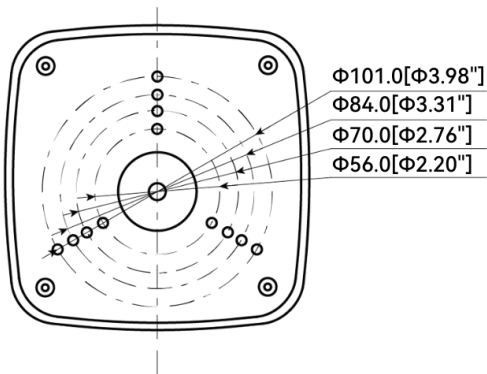

EOC-Enclosure2

Aluminium Waterproof Junction Box for EOC-Transmitter, POE-Extender02, Most Bullet and Dome Cameras.

Specification

Model	EOC-Enclosure2
General	
Material	Aluminium
Dimension(WxHxD)	5.28x5.25"x2.20" (134.0mmx133.5mmx56.0mm)
Pipe Thread	G3/4
Weight	1.19lb(0.54kg)
Load Bearing	6.61lb(3.0kg)
Color	White
Protection Level	IP66
Operating Temperature	-40°F~140°F(-40°C~60°C)
Humidity	0~90% RH

Package Included

EOC-Enclosure2
(without EOC Transmitter)

Screws

User Manual

Outdoor enclosure designed for EOC-Transmitter or POE-Extender02

EOC-Transmitter needs to be purchased separately and can be replaced with POE-Extender02

Typical Application

Wall mount fitting most bullet and mini dome cameras

- **Dahua E,R,S,T series bullet cameras**
like IPC-HFW2541T-AS, IPC-HFW5241T-ASE-PV, IPC-HFW1230T1-ZS-S5, IPC-HFW2541S-S, IPC-HFW1530S, IPC-HFW4241E-AS (replace PFA134 box).
- **Dahua TPC-BF1241 thermal bullet cameras**
- **Dahua E, R, S, T dome cameras**
like IPC-HDBW2541R, IPC-HDBW2441E-S, IPC-HDW1230S-S5, IPC-HDW1230T-ZS (replace PFA137, PFB203W).
- **Hikvision mini turret dome cameras**
like DS-2CD1383G0-IUF.
- **Hikvision DS-21xx series mini dome cameras**
like DS-2CD2143G2-I.

Dimension