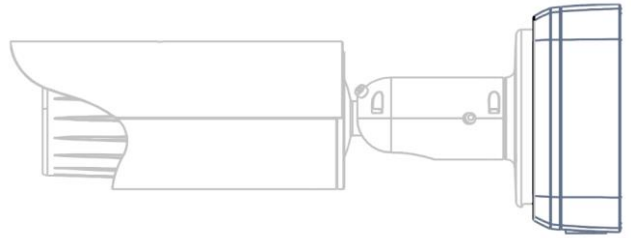

EOC-Enclosure2

Aluminium Waterproof Junction Box for EOC-Transmitter, POE-Extender02, Most Bullet and Dome Cameras.

Specification

Model	EOC-Enclosure2
General	
Material	Aluminium
Dimension(WxHxD)	5.28x5.25"x2.20" (134.0mmx133.5mmx56.0mm)
Pipe Thread	G3/4
Weight	1.19lb(0.54kg)
Load Bearing	6.61lb(3.0kg)
Color	White
Protection Level	IP66
Operating Temperature	-40°F~140°F(-40°C~60°C)
Humidity	0~90% RH

Package Included

EOC-Enclosure2
(without EOC Transmitter)

Screws

User Manual

Outdoor enclosure designed for EOC-Transmitter or POE-Extender02

EOC-Transmitter needs to be purchased separately and can be replaced with POE-Extender02

Typical Application

Wall mount fitting most bullet and mini dome cameras

- **Dahua E,R,S,T series bullet cameras**
like IPC-HFW2541T-AS, IPC-HFW5241T-ASE-PV, IPC-HFW1230T1-ZS-S5, IPC-HFW2541S-S, IPC-HFW1530S, IPC-HFW4241E-AS (replace PFA134 box).
- **Dahua TPC-BF1241 thermal bullet cameras**
- **Dahua E, R, S, T dome cameras**
like IPC-HDBW2541R, IPC-HDBW2441E-S, IPC-HDW1230S-S5, IPC-HDW1230T-ZS (replace PFA137, PFB203W).
- **Hikvision mini turret dome cameras**
like DS-2CD1383G0-IUF.
- **Hikvision DS-21xx series mini dome cameras**
like DS-2CD2143G2-I.

Dimension