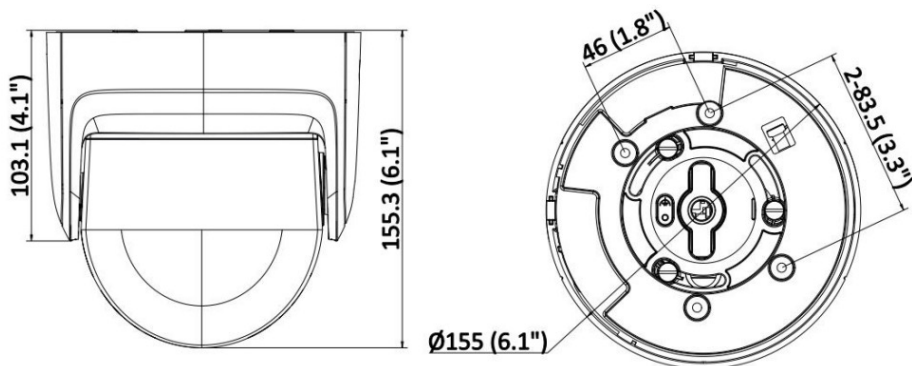

Dimension

Unit:mm (inch)