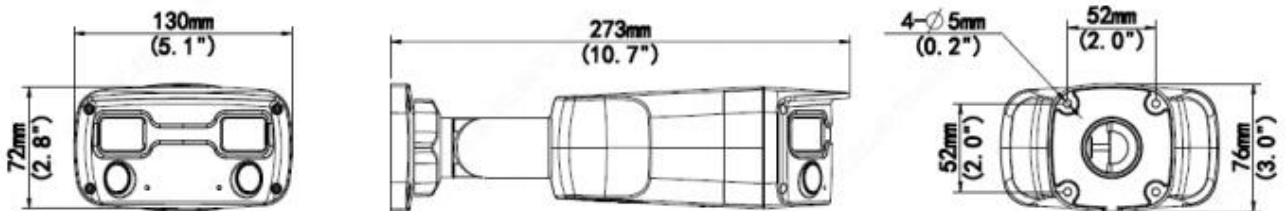

Specification

Interface	
Audio I/O	Input: impedance 35kΩ; amplitude 2V [p-p] Output: impedance 600Ω; amplitude 2V [p-p]
Alarm I/O	1/1
RS485	N/A
Built-in Mic	Built-in two mics
Built-in Speaker	Support
WIFI	N/A
Network	1 * RJ45 10M/100M Base-TX Ethernet
Video Output	N/A
Certifications	
EMC	CE-EMC (EN 55032: 2015+A1:2020,EN 61000-3-3: 2013+A1: 2019,EN IEC 61000-3-2: 2019+A1: 2021,EN 55035:2017+A11:2020) FCC (FCC CFR 47 part15 B, ANSI C63.4-2014)
Safety	CE LVD (EN 62368- 1:2014+A11:2017) CB (IEC 62368- 1:2014) UL (UL 62368- 1, 2nd Ed., Issue Date: 2014-12-01)
Environment	CE- RoHS (2011/65/EU;(EU)2015/863); WEEE (2012/19/EU); Reach (Regulation (EC) No 1907/2006) IP67 (IEC 60529:1989+AMD1:1999+AMD2:2013)
Protection	IK10 (IEC 62262:2002)
General	
Power	DC 12V±25%, PoE (IEEE 802.3af) Power consumption: Max 6.5W
Power Interface	Ø 5.5mm coaxial power plug
Dimensions (L × W × H)	273× 130 × 76mm (10.7" × 5.1" × 3.0")
Weight	0.95kg (2.09lb)
Material	Metal
Working Environment	-30°C ~ 60°C (-22°F ~ 140°F), Humidity: ≤95% RH (non-condensing)
Storage Environment	-30°C ~ 60°C (-22°F ~ 140°F), Humidity: ≤95% RH (non-condensing)
surge protection	4KV
Reset Button	Support

Dimension