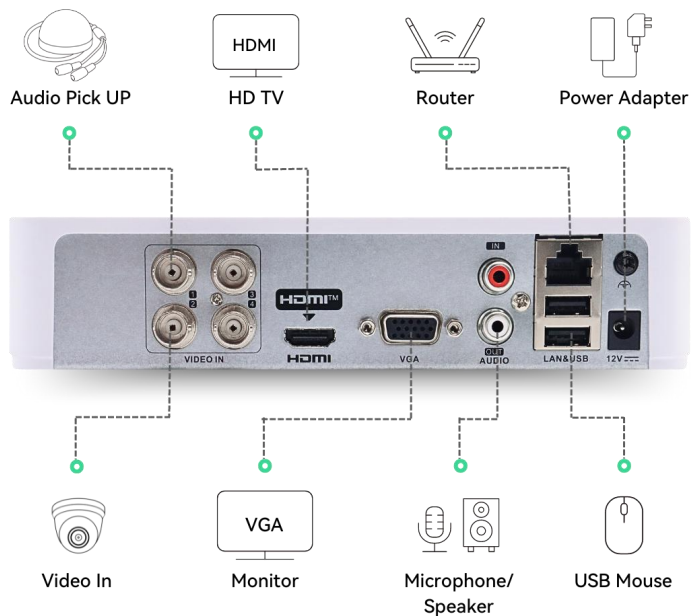

DVR backward interface