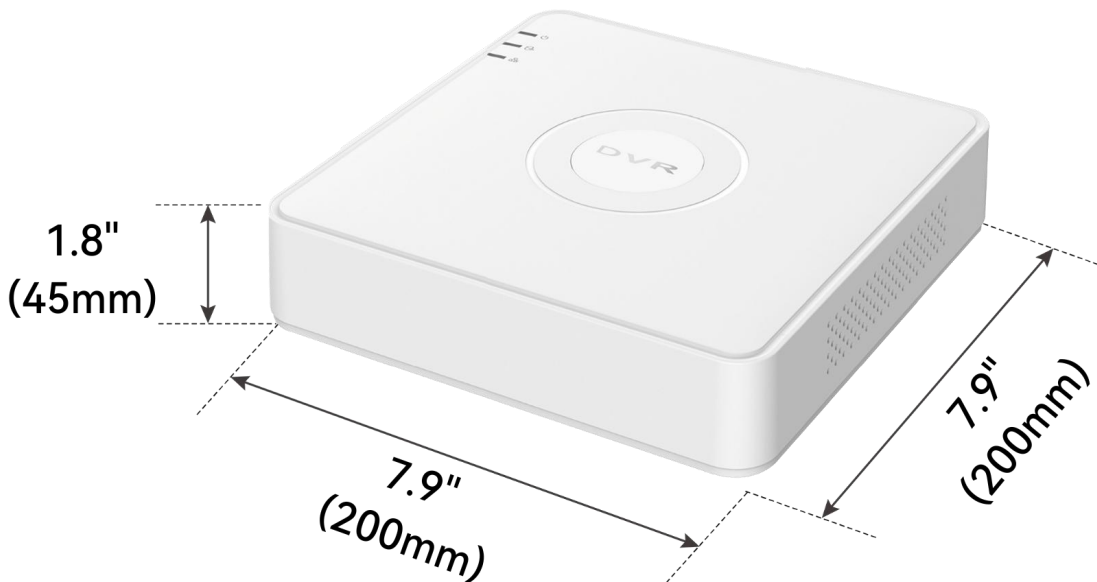

## MUW04H-1S90

Modular Network Underwater Camera KIT

This is a modular Underwater Camera KIT, featuring 1080P true HD resolution. This kit includes a DVR and a modular underwater camera by default. The camera (product SKU: MUWS90) is equipped with 12pcs brightness adjustable white LED and a 33ft (10 meters) waterproof cable, can be used up to 33ft (10 meters) underwater. The DVR (product SKU: XVR04H) supports Local HDMI TV monitor output. It offers intuitive web GUI (compatible to Chrome/Safari/IE/Edge and no plug-in or ActiveX is required) and free mobile App with Cloud access. It supports API for third-party integration. The DVR has 4 BNC ports, allowing up to 4 cameras to be connected as a kit.

Camera's interface

DVR backward interface

Dimension

Camera's Dimension

DVR's Dimension