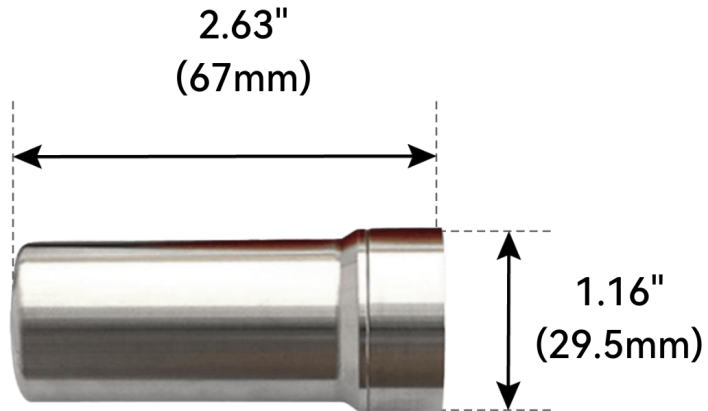

## MUW04H-1S90

Modular Network Underwater Camera KIT

This is a modular Underwater Camera KIT, featuring 1080P true HD resolution. This kit includes a DVR and a modular underwater camera by default. The camera (product SKU: MUWS90) is equipped with 12pcs brightness adjustable white LED and a 33ft (10 meters) waterproof cable, can be used up to 33ft (10 meters) underwater. The DVR (product SKU: XVR04H) supports Local HDMI TV monitor output. It offers intuitive web GUI (compatible to Chrome/Safari/IE/Edge and no plug-in or ActiveX is required) and free mobile App with Cloud access. It supports API for third-party integration. The DVR has 4 BNC ports, allowing up to 4 cameras to be connected as a kit.

### Features

- 304 stainless steel and professional IP68 waterproof housing
- 1080P SONY CMOS sensor
- Wide view angle
- Brightness adjustable LEDs
- H.265 Pro+/H.265 Pro/H.265/H.264 video compression
- HDMI/VGA output
- Remote access via Intuitive WEB GUI
- Free mobile app with cloud access
- Offer API for 3rd party access
- Easy expanding (can add up to 4 cameras)

Camera's interface

DVR backward interface

Dimension

Camera's Dimension

DVR's Dimension