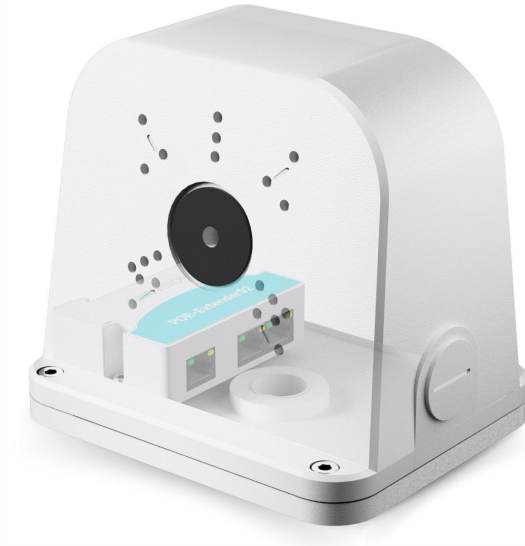

POE-Extender02WP2

Aluminium Waterproof Junction Box with built-in POE-Extender02

Poe-Extender02WP2 is beautifully designed and highly convenient. Cables can be organized in it and there are outlets at the bottom and side of the box, making it easy to install and use

Outstanding Features

- Suitable for a variety of cameras and is elegant
- An EOC, PoE extender or power module can be installed in the device
- Up to 2 cameras can be connected to the device. This simplifies wiring and reduces the number of installation points typically required
- A buzzer for real-time alarming

Specification

Structure	
Casing Material	Aluminum alloy
Product Dimensions	6.81" × 5.27" × 5.66" (173.0 mm × 133.9 mm × 143.8 mm) (L × W × H)
Appearance Color	White
Net Weight	1.46 lb(0.66 kg)
Gross Weight	2.16 lb(0.98 kg)
Load Bearing	6.61 lb(3.0 kg)
Installation	Junction mount
Screw Thread Type	G 3/4
Packaging Dimensions	8.35" × 6.85" × 7.17" (212.0 mm × 174.0 mm × 182.0 mm) (L × W × H)
Environment	
Protection	IP66
Operating Temperature	-40 °F to +140 °F (-40 °C to +60 °C)
Operating Humidity	< 90% (RH)
Storage Temperature	-40 °F to +140 °F (-40 °C to +60 °C)
Storage Humidity	10%-90% (RH)
Anti-corrosion Level	Basic Protection

Package Included

Built-in POE-Extender02

Provide Power to Two PoE Devices through one Network Cable

Installation

Wall mount fitting most bullet and mini dome cameras

Fitting many popular cameras in the market.