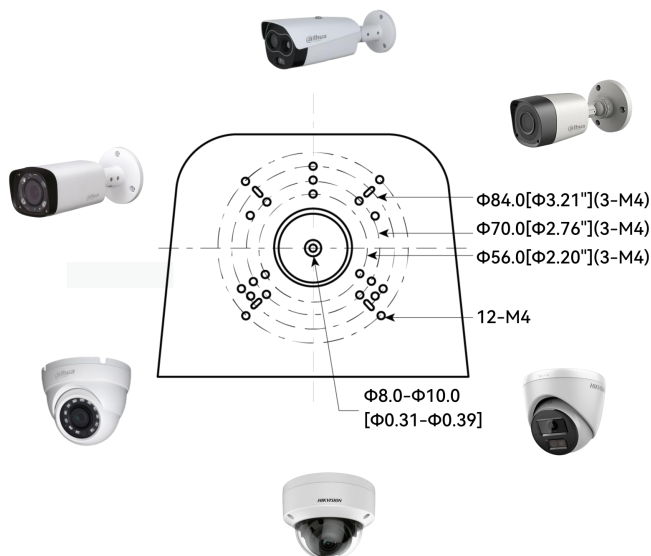

POE-Extender02WP2

Aluminium Waterproof Junction Box with built-in POE-Extender02

Poe-Extender02WP2 is beautifully designed and highly convenient. Cables can be organized in it and there are outlets at the bottom and side of the box, making it easy to install and use

Specification

Structure	
Casing Material	Aluminum alloy
Product Dimensions	6.81" × 5.27" × 5.66" (173.0 mm × 133.9 mm × 143.8 mm) (L × W × H)
Appearance Color	White
Net Weight	1.46 lb(0.66 kg)
Gross Weight	2.16 lb(0.98 kg)
Load Bearing	6.61 lb(3.0 kg)
Installation	Junction mount
Screw Thread Type	G 3/4
Packaging Dimensions	8.35" × 6.85" × 7.17" (212.0 mm × 174.0 mm × 182.0 mm) (L × W × H)
Environment	
Protection	IP66
Operating Temperature	-40 °F to +140 °F (-40 °C to +60 °C)
Operating Humidity	< 90% (RH)
Storage Temperature	-40 °F to +140 °F (-40 °C to +60 °C)
Storage Humidity	10%-90% (RH)
Anti-corrosion Level	Basic Protection

Package Included

Built-in POE-Extender02

Provide Power to Two PoE Devices through one Network Cable

Installation

Wall mount fitting most bullet and mini dome cameras

Fitting many popular cameras in the market.

Dimensions