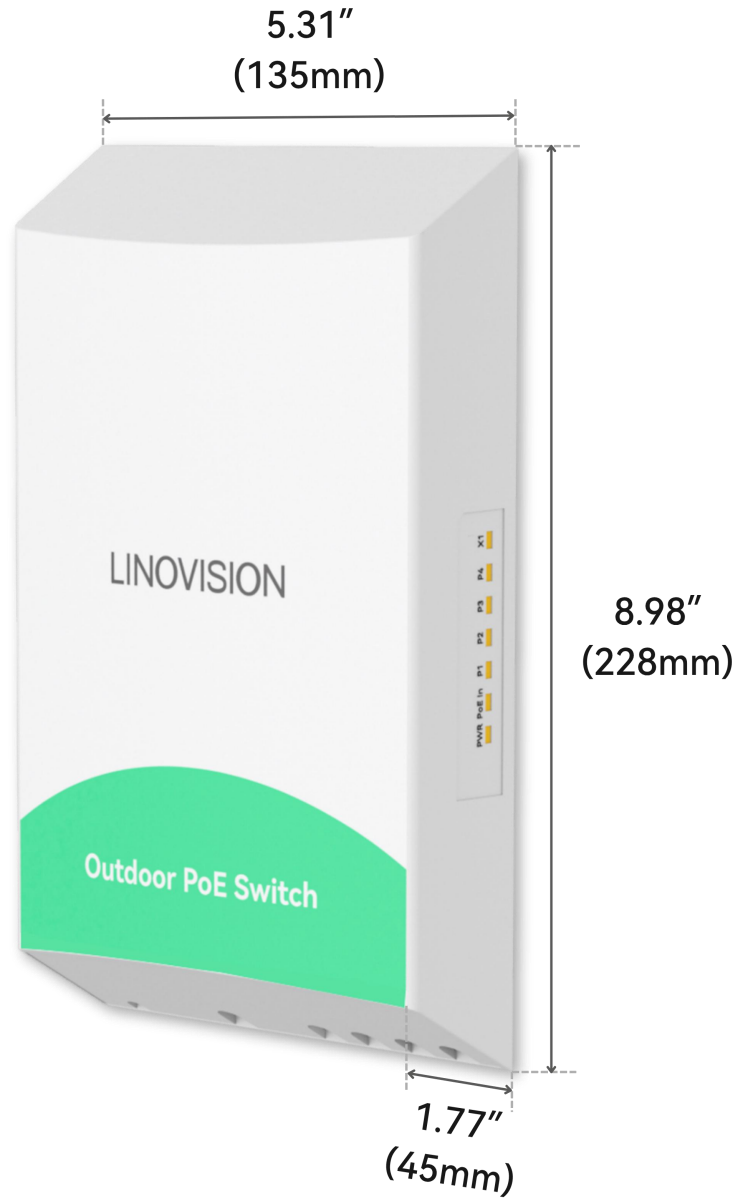

POE-SW305WP

Outdoor Passthrough PoE switch

Outstanding Features

- **ALL-IN-ONE OUTDOOR ENCLOSURE:** The one-piece molded shell is crafted from an extraordinarily tough ABS high-polymer alloy material, boasting an IP55 waterproof rating that makes it ideal for the various harsh outdoor environments.
- **PASSTHROUGH POE SWITCH:** Powered by PoE Switch or PoE Injector, passes PoE power to other PoE devices. No AC power supply required.
- **5 FULL GIGABIT PORTS:** 5 * 10/100/1000Mbps RJ45 ports and 1 * Gigabit SFP port.
- **GREAT COMPATIBILITY:** Compliant with IEEE 802.3af/at/bt PoE Standards, port 1 supports IEEE 802.3bt PoE standard input, and ports 2-5 support IEEE 802.3af/at standard PoE output.
- **OUTDOOR EXTEND PoE and DATA:** Extends PoE and Gigabit Ethernet an additional 330ft(100m).
- **87W TOTAL PoE BUDGET:** Each port up to 30W (IEEE802.3af/at), total 87W PoE power budget.
- **INDUSTRIAL DESIGN:** Support pole mount and wall mount (brackets included). Wide working temperature (-20°C ~ 60 °C or -4°F~140 °F).

Interface

Front View

1* Gigabit
SFP Slot

4 * Gigabit
PoE Out Ports

1 * Gigabit
PoE In Port

DC 48-52V In

Left View

7* Status Indicator Light

**Disclaimer: Technical specifications may subject to change without prior notice*

Connection Diagram

LINOVISION

Dimension

Weight:0.4 kg (0.88 lb)

Installation

Wall Mounting & Pole-Mounting

Package