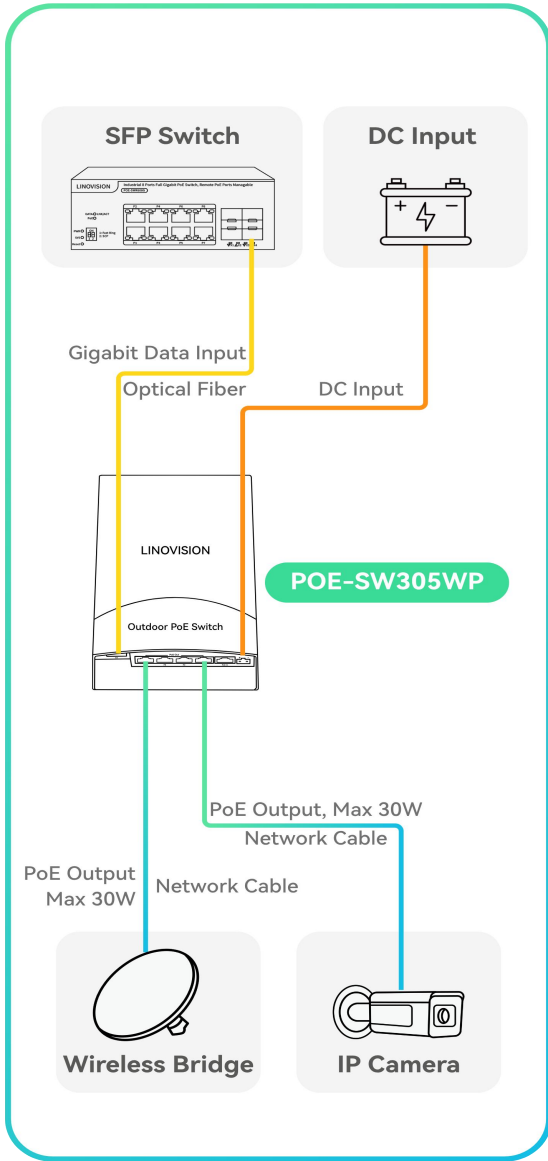

POE-SW305WP

Outdoor Passthrough PoE switch

Outstanding Features

- **ALL-IN-ONE OUTDOOR ENCLOSURE:** The one-piece molded shell is crafted from an extraordinarily tough ABS high-polymer alloy material, boasting an IP55 waterproof rating that makes it ideal for the various harsh outdoor environments.
- **PASSTHROUGH POE SWITCH:** Powered by PoE Switch or PoE Injector, passes PoE power to other PoE devices. No AC power supply required.
- **5 FULL GIGABIT PORTS:** 5 * 10/100/1000Mbps RJ45 ports and 1 * Gigabit SFP port.
- **GREAT COMPATIBILITY:** Compliant with IEEE 802.3af/at/bt PoE Standards, port 1 supports IEEE 802.3bt PoE standard input, and ports 2-5 support IEEE 802.3af/at standard PoE output.
- **OUTDOOR EXTEND PoE and DATA:** Extends PoE and Gigabit Ethernet an additional 330ft(100m).
- **87W TOTAL PoE BUDGET:** Each port up to 30W (IEEE802.3af/at), total 87W PoE power budget.
- **INDUSTRIAL DESIGN:** Support pole mount and wall mount (brackets included). Wide working temperature (-20°C ~ 60 °C or -4°F~140 °F).

Interface

Front View

1* Gigabit
SFP Slot

4 * Gigabit
PoE Out Ports

1 * Gigabit
PoE In Port

DC 48-52V In

Left View

7* Status Indicator Light

**Disclaimer: Technical specifications may subject to change without prior notice*

Connection Diagram

LINOVISION

Dimension

Weight:0.4 kg (0.88 lb)

Installation

Wall Mounting & Pole-Mounting

Package