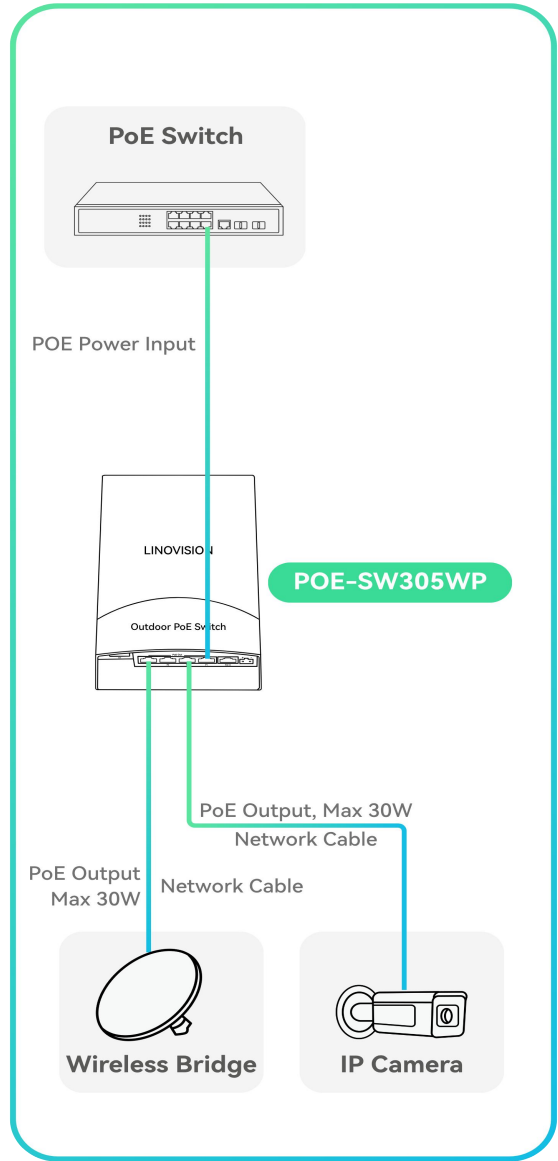

POE-SW305WP

Outdoor Passthrough PoE switch

Outstanding Features

- **ALL-IN-ONE OUTDOOR ENCLOSURE:** The one-piece molded shell is crafted from an extraordinarily tough ABS high-polymer alloy material, boasting an IP55 waterproof rating that makes it ideal for the various harsh outdoor environments.
- **PASSTHROUGH POE SWITCH:** Powered by PoE Switch or PoE Injector, passes PoE power to other PoE devices. No AC power supply required.
- **5 FULL GIGABIT PORTS:** 5 * 10/100/1000Mbps RJ45 ports and 1 * Gigabit SFP port.
- **GREAT COMPATIBILITY:** Compliant with IEEE 802.3af/at/bt PoE Standards, port 1 supports IEEE 802.3bt PoE standard input, and ports 2-5 support IEEE 802.3af/at standard PoE output.
- **OUTDOOR EXTEND PoE and DATA:** Extends PoE and Gigabit Ethernet an additional 330ft(100m).
- **87W TOTAL PoE BUDGET:** Each port up to 30W (IEEE802.3af/at), total 87W PoE power budget.
- **INDUSTRIAL DESIGN:** Support pole mount and wall mount (brackets included). Wide working temperature (-20°C ~ 60 °C or -4°F~140 °F).

Interface

Front View

1* Gigabit
SFP Slot

4 * Gigabit
PoE Out Ports

1 * Gigabit
PoE In Port

DC 48-52V In

Left View

7* Status Indicator Light

**Disclaimer: Technical specifications may subject to change without prior notice*

Connection Diagram

LINOVISION

Dimension

Weight:0.4 kg (0.88 lb)

Installation

Wall Mounting & Pole-Mounting

Package