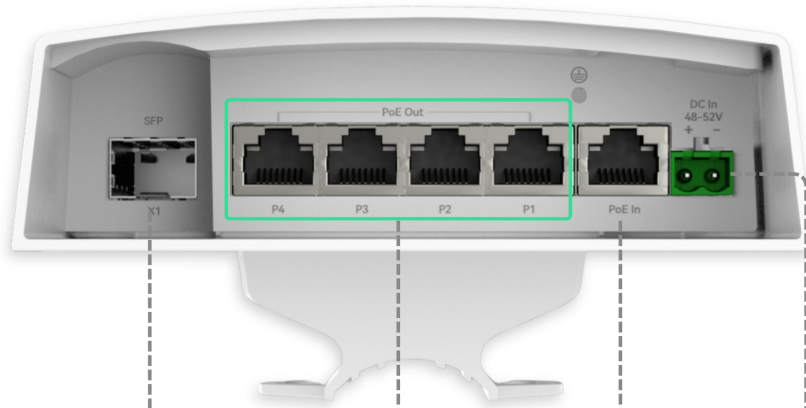

Interface

Front View

1* Gigabit
SFP Slot

4 * Gigabit
PoE Out Ports

1 * Gigabit
PoE In Port

DC 48-52V In